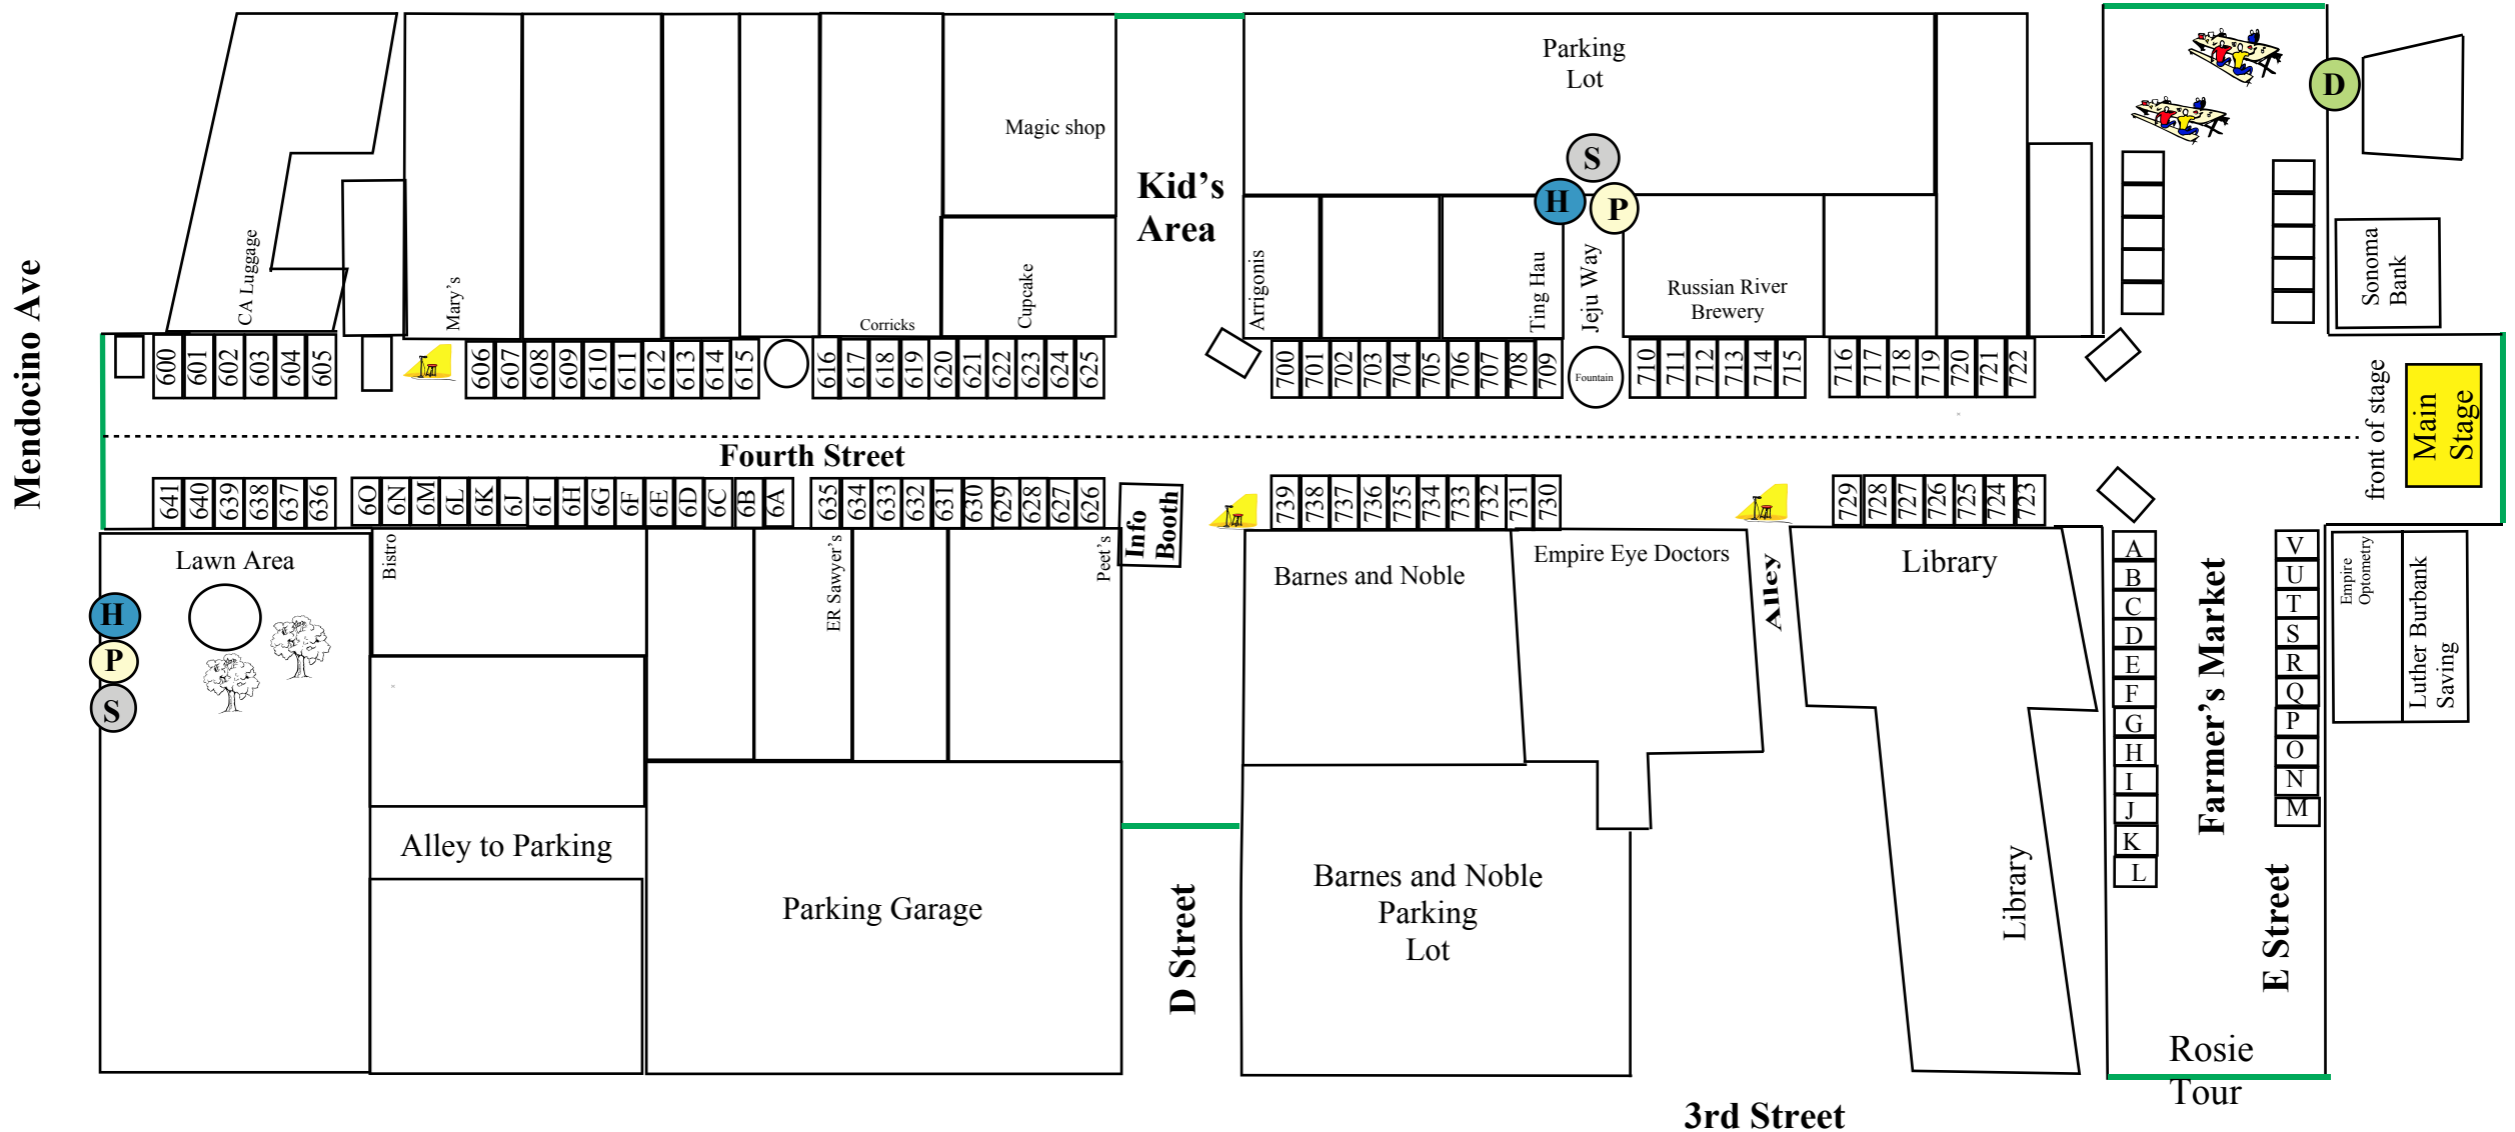

2010 Santa Rosa Downtown Market

May 26 - Sept. 1, 2010

(P) port-a-let (D) Dumpster
(H) Handicap toilet (S) Sink
 Market Barricade
 Market Stage

Map not to scale